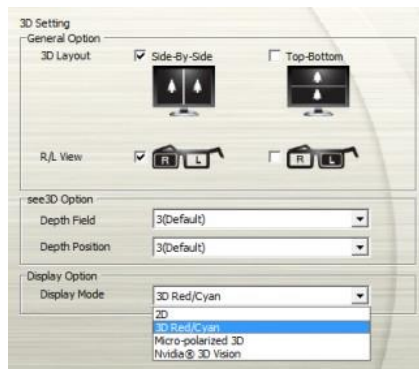

Comprehensive 3D Display Mode

To get the immersive 3DTV viewing experience, we recommend you to watch 3DTV with NVIDIA 3D Vision Kit. Besides, AVerTV 3D also supports anaglyphic and polarized 3D display modes.