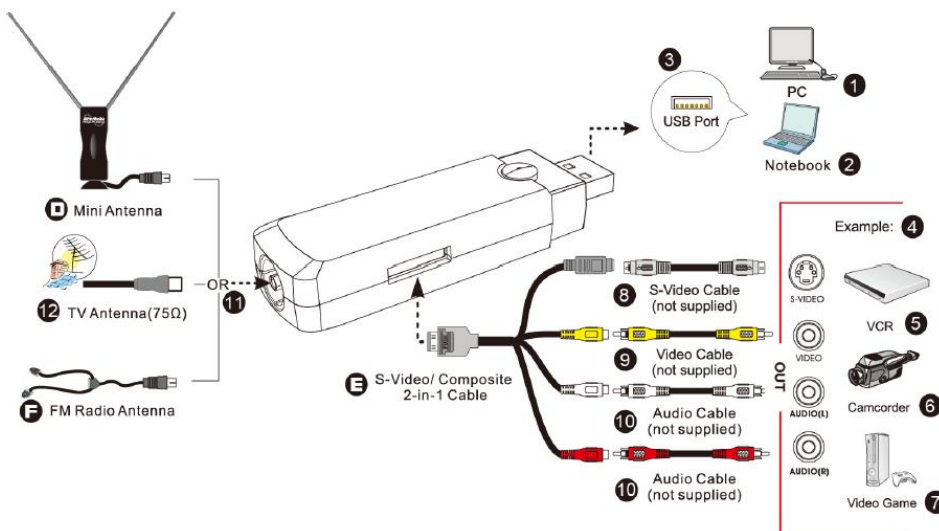

Package Includes

- AVerTV Hybrid Volar HD (Weight: 24.4g)
- Quick Installation Guide
- Remote Control (Batteries Included)
- Installation CD
- High Gain Antenna
- S-Video / Composite 2 in 1 Cable
- USB Cable
- FM Antenna

Note: The accessories may slightly vary depending upon the country of purchase.