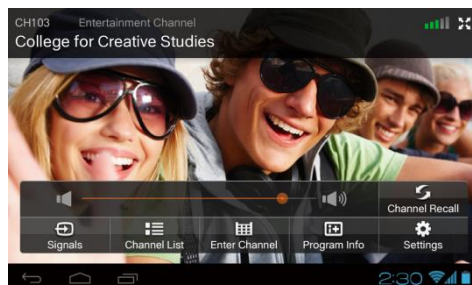

Note: The accessories may slightly vary depending upon the country of purchase.

About AVerTV 3D and HomeFree TV

Intuitive User Interface

AVerTV 3D provides you an intuitive user interface with frequent-used function buttons listed right on the toolbar. You can easily switch channel, adjust volume, or watch an astonishingly immersive live 3DTV with one click.

Color Adjustment

Your desire for premium video quality should not be compromised. AVer MediaCenter 3D supplies you with a Color Adjustment tool, which can fine-tune brightness, contrast, hue, saturation, and sharpness of the TV image.

Exclusive Mobile App

Enhance your viewing experience with HomeFree TV, the mobile app created exclusively for AVerTV. Connect up to 5 devices per card and view any show from your phone or tablet. Channels can also be keyed into the device or selected from the menu for more options.